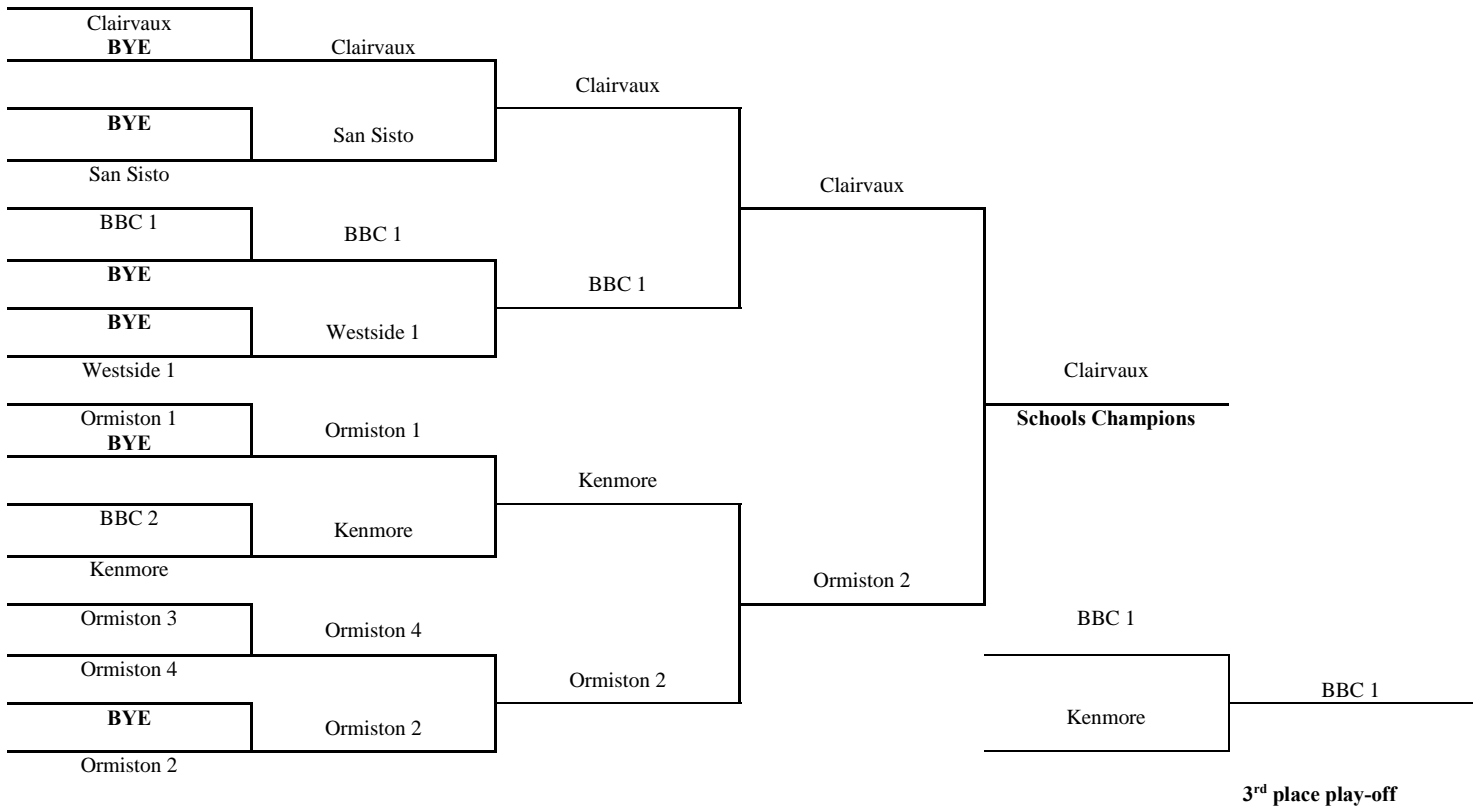

2016 QUEENSLAND SCHOOLS TABLE TENNIS CHAMPIONSHIPS - BRISBANE

OPEN DIVISION ONE

(Teams that come 1st or 2nd in their group)