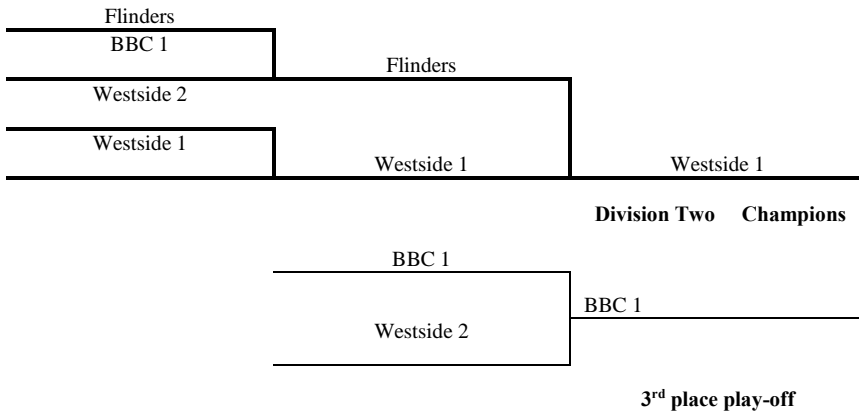

JUNIOR MALE DIVISION TWO

(Teams that lose in 1st round)