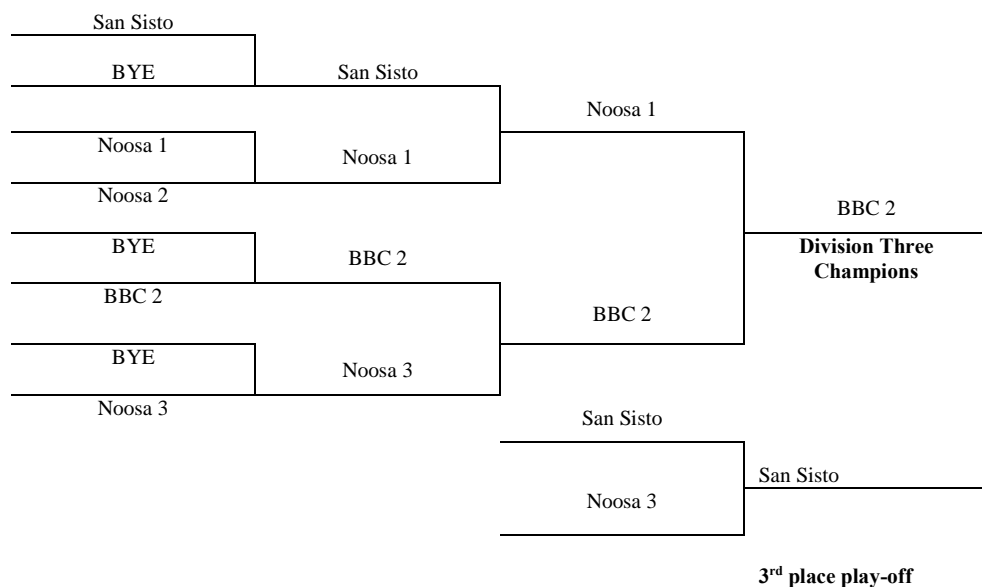

## JUNIOR MALE DIVISION ONE

(Teams that come 1<sup>st</sup> or 2<sup>nd</sup> in their group)

## JUNIOR MALE DIVISION TWO

(Teams that lose in 1<sup>st</sup> round)

## JUNIOR MALE DIVISION THREE

(Teams come 3<sup>rd</sup> or 4<sup>th</sup> in their group)