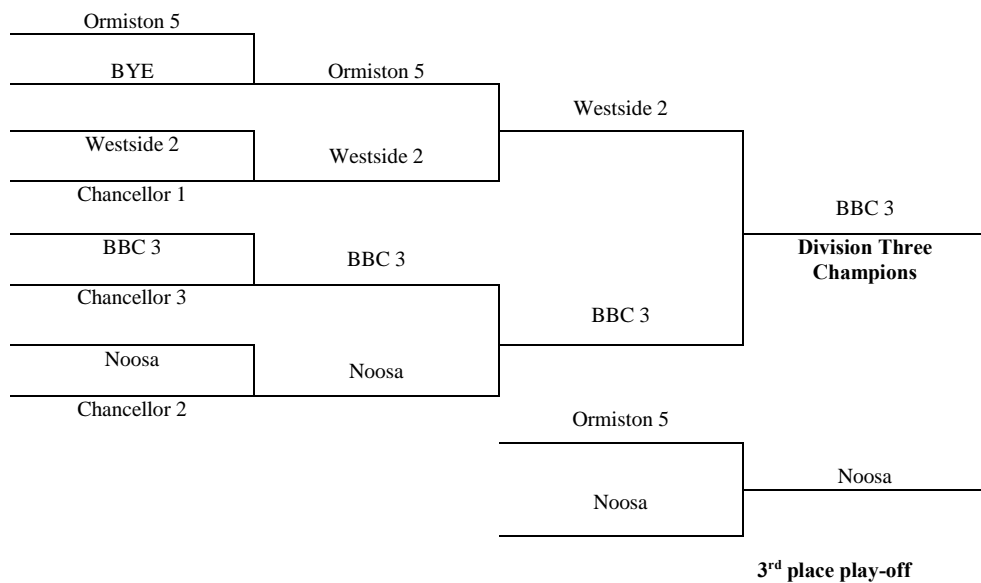

## OPEN DIVISION ONE

(Teams that come 1<sup>st</sup> or 2<sup>nd</sup> in their group)

## OPEN DIVISION TWO

(Teams that lose in 1<sup>st</sup> round)

12.40 p.m.

1.20 p.m.

## OPEN DIVISION THREE

(Teams come 3<sup>rd</sup> or 4<sup>th</sup> in their group)